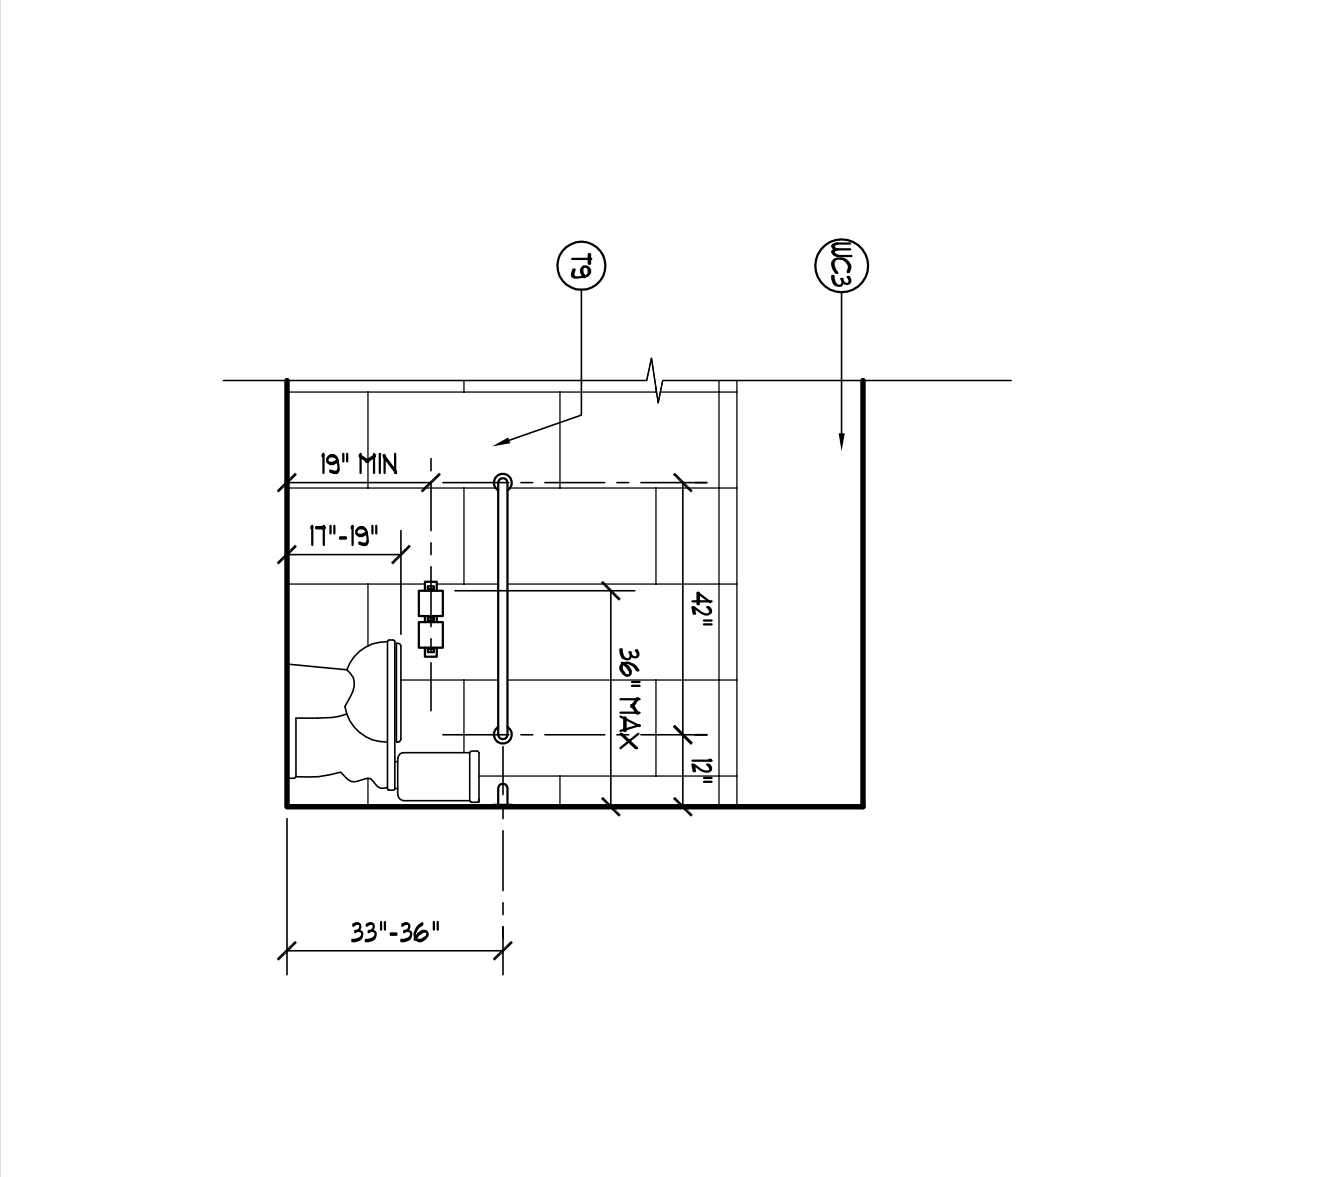

13 PRIVATE DINING ENTRANCE ELEVATION
SCALE 3/8" = 1'-0"

6 WOMEN'S 1012 ELEVATION
SCALE 3/8" = 1'-0"

7 WOMEN'S 1012 ELEVATION
SCALE 3/8" = 1'-0"

8 MEN'S 1011 ELEVATION
SCALE 3/8" = 1'-0"

9 MAILBOXES 1001 ELEVATION
SCALE 3/8" = 1'-0"

10 DINING 1019 ELEVATION
SCALE 3/8" = 1'-0"

1 LOBBY 1001 ELEVATION
SCALE 3/8" = 1'-0"

2 LOBBY 1001 ELEVATION
SCALE 3/8" = 1'-0"

3 LOBBY 1001 ELEVATION
SCALE 3/8" = 1'-0"

4 BREAK ROOM 1005 ELEVATION
SCALE 3/8" = 1'-0"

5 LOCKERS 1009 ELEVATION
SCALE 3/8" = 1'-0"