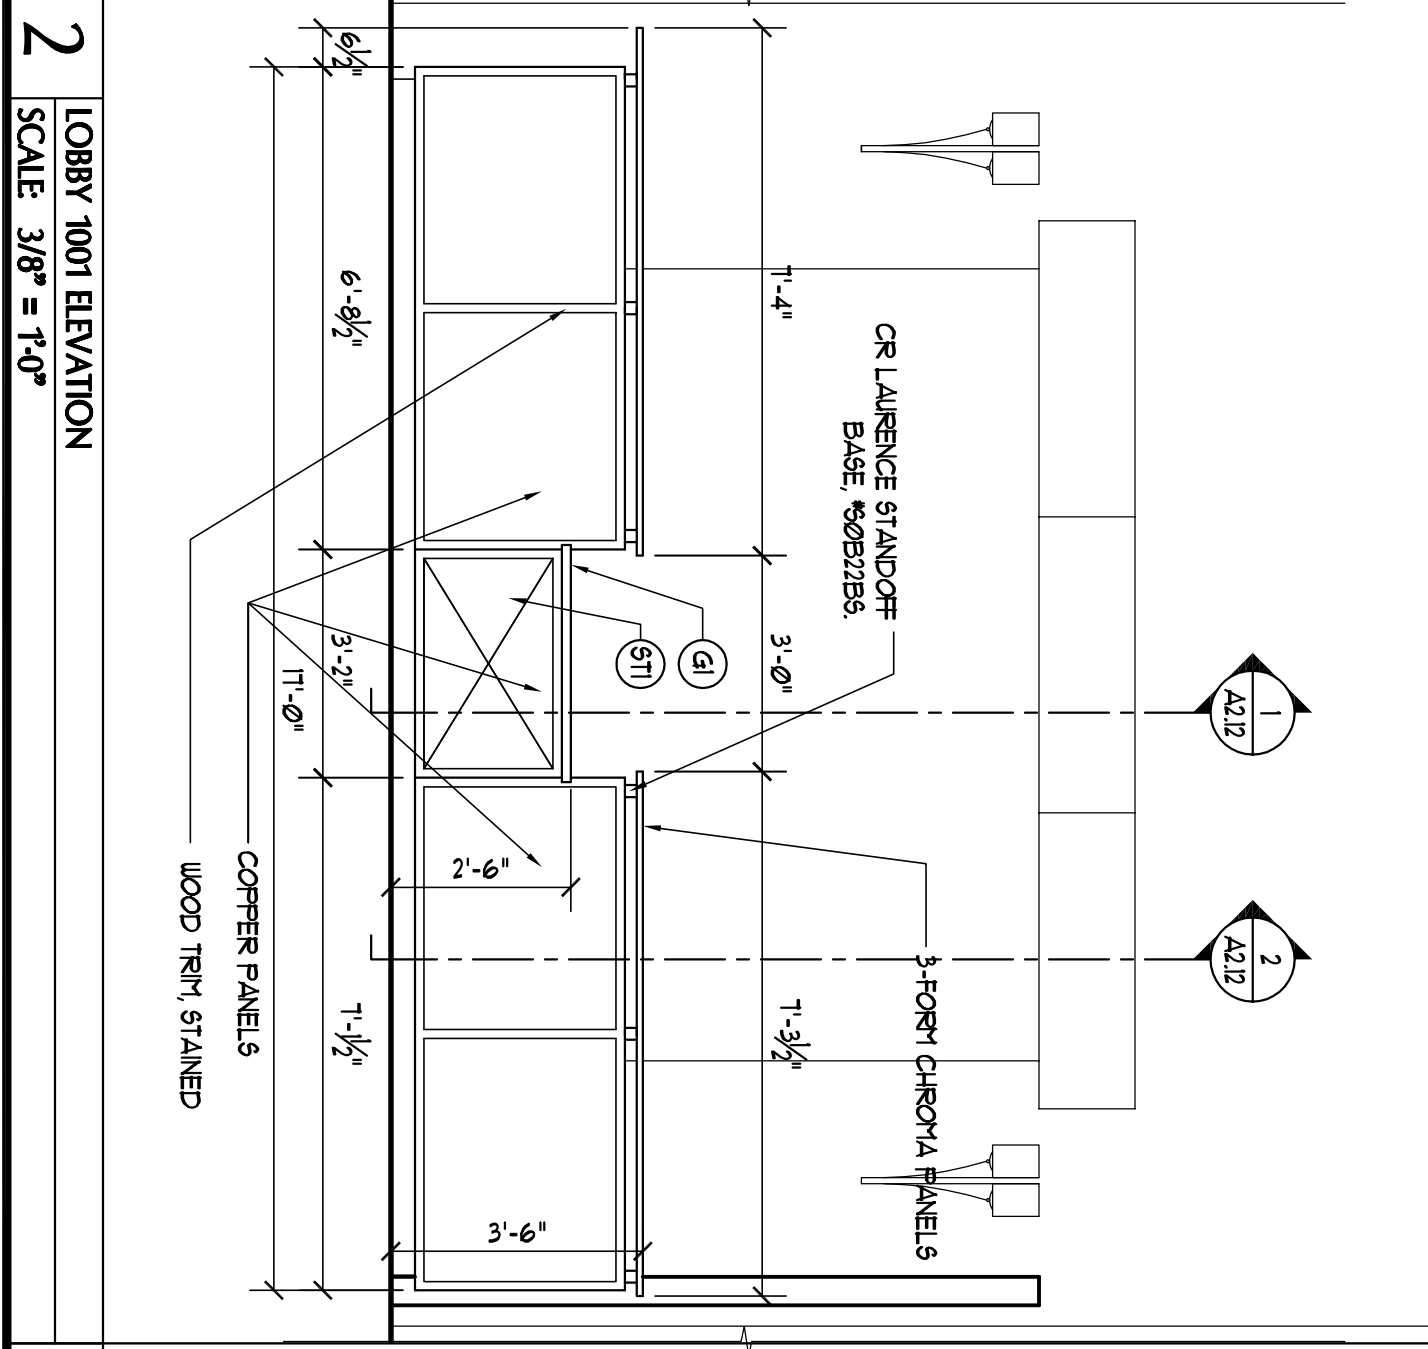

13 PRIVATE DINING ENTRANCE ELEVATION
SCALE 3/8" = 1'-0"

6 WOMEN'S 1012 ELEVATION
SCALE 3/8" = 1'-0"

7 WOMEN'S 1012 ELEVATION
SCALE 3/8" = 1'-0"

8 MEN'S 1011 ELEVATION
SCALE 3/8" = 1'-0"

9 MAILBOXES 1001 ELEVATION
SCALE 3/8" = 1'-0"

10 DINING 1019 ELEVATION
SCALE 3/8" = 1'-0"

1 LOBBY 1001 ELEVATION
SCALE 3/8" = 1'-0"

2 LOBBY 1001 ELEVATION
SCALE 3/8" = 1'-0"

3 LOBBY 1001 ELEVATION
SCALE 3/8" = 1'-0"

4 BREAK ROOM 1005 ELEVATION
SCALE 3/8" = 1'-0"

5 LOCKERS 1009 ELEVATION
SCALE 3/8" = 1'-0"