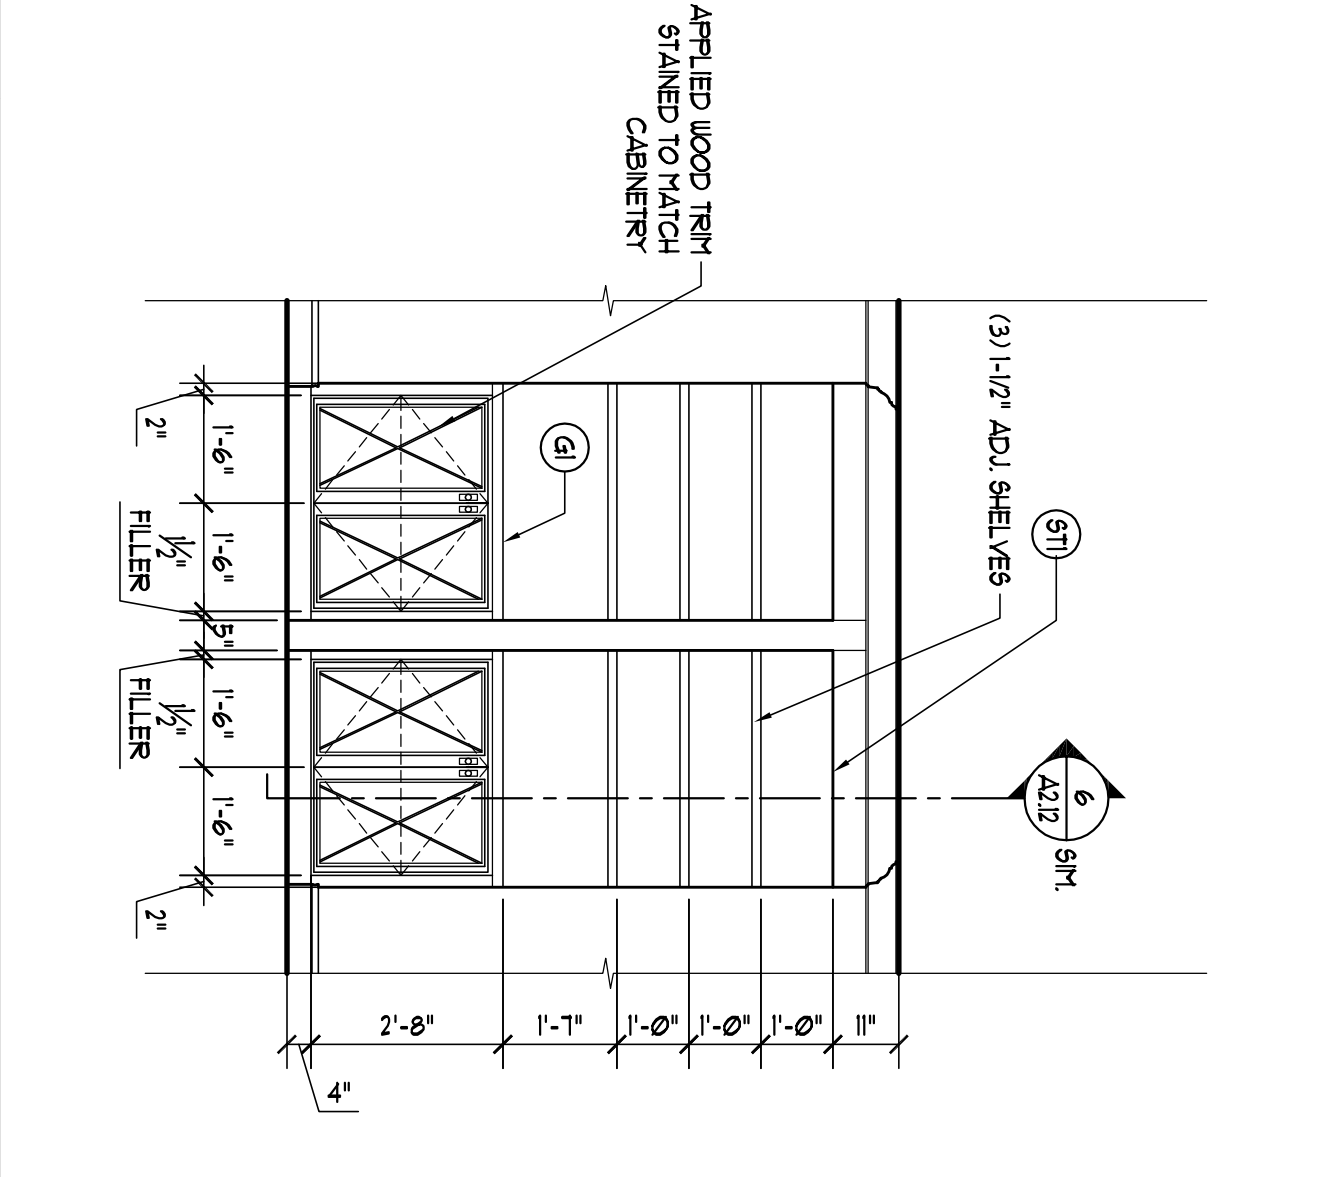

13 PRIVATE DINING ENTRANCE ELEVATION
SCALE 3/8" = 1'-0"

6 WOMEN'S 1012 ELEVATION
SCALE 3/8" = 1'-0"

7 WOMEN'S 1012 ELEVATION
SCALE 3/8" = 1'-0"

8 MEN'S 1011 ELEVATION
SCALE 3/8" = 1'-0"

9 MAILBOXES 1001 ELEVATION
SCALE 3/8" = 1'-0"

10 DINING 1019 ELEVATION
SCALE 3/8" = 1'-0"

1 LOBBY 1001 ELEVATION
SCALE 3/8" = 1'-0"

2 LOBBY 1001 ELEVATION
SCALE 3/8" = 1'-0"

3 LOBBY 1001 ELEVATION
SCALE 3/8" = 1'-0"

4 BREAK ROOM 1005 ELEVATION
SCALE 3/8" = 1'-0"

5 LOCKERS 1009 ELEVATION
SCALE 3/8" = 1'-0"