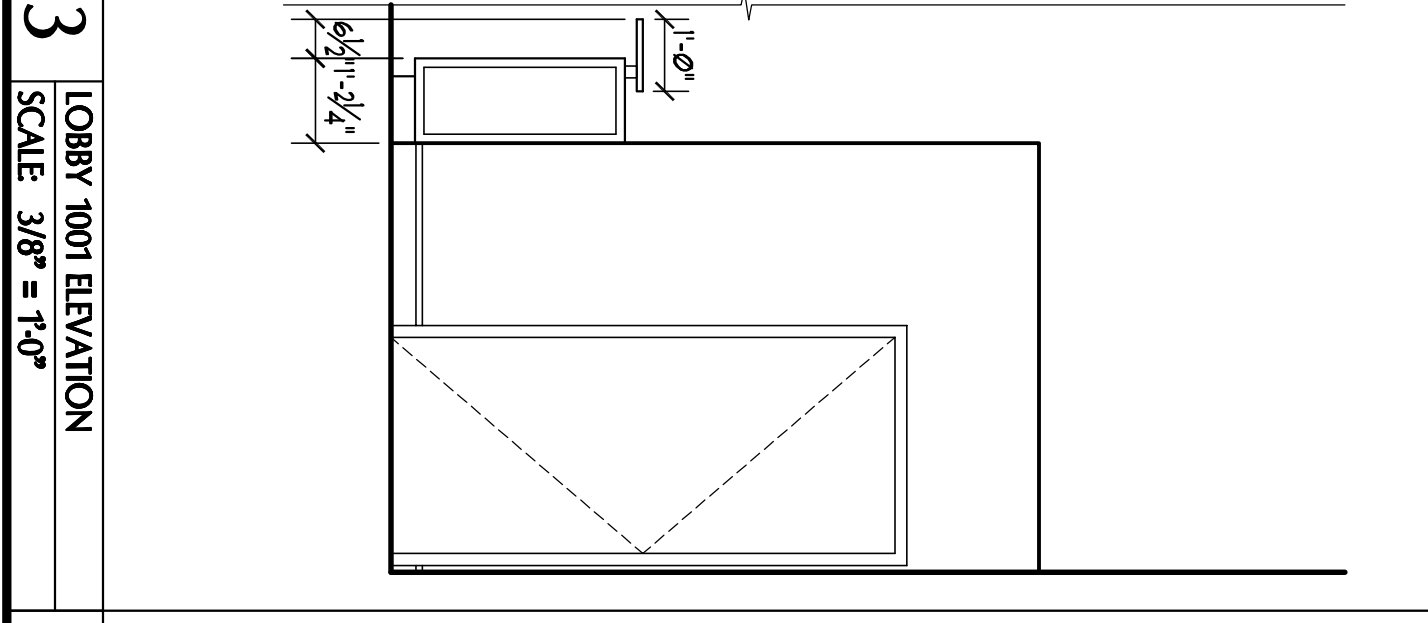

13 PRIVATE DINING ENTRANCE ELEVATION
SCALE 3/8" = 1'-0"

6 WOMEN'S 1012 ELEVATION
SCALE 3/8" = 1'-0"

7 WOMEN'S 1012 ELEVATION
SCALE 3/8" = 1'-0"

8 MEN'S 1011 ELEVATION
SCALE 3/8" = 1'-0"

9 MAILBOXES 1001 ELEVATION
SCALE 3/8" = 1'-0"

10 DINING 1019 ELEVATION
SCALE 3/8" = 1'-0"

1 LOBBY 1001 ELEVATION
SCALE 3/8" = 1'-0"

2 LOBBY 1001 ELEVATION
SCALE 3/8" = 1'-0"

3 LOBBY 1001 ELEVATION
SCALE 3/8" = 1'-0"

4 BREAK ROOM 1005 ELEVATION
SCALE 3/8" = 1'-0"

5 LOCKERS 1009 ELEVATION
SCALE 3/8" = 1'-0"