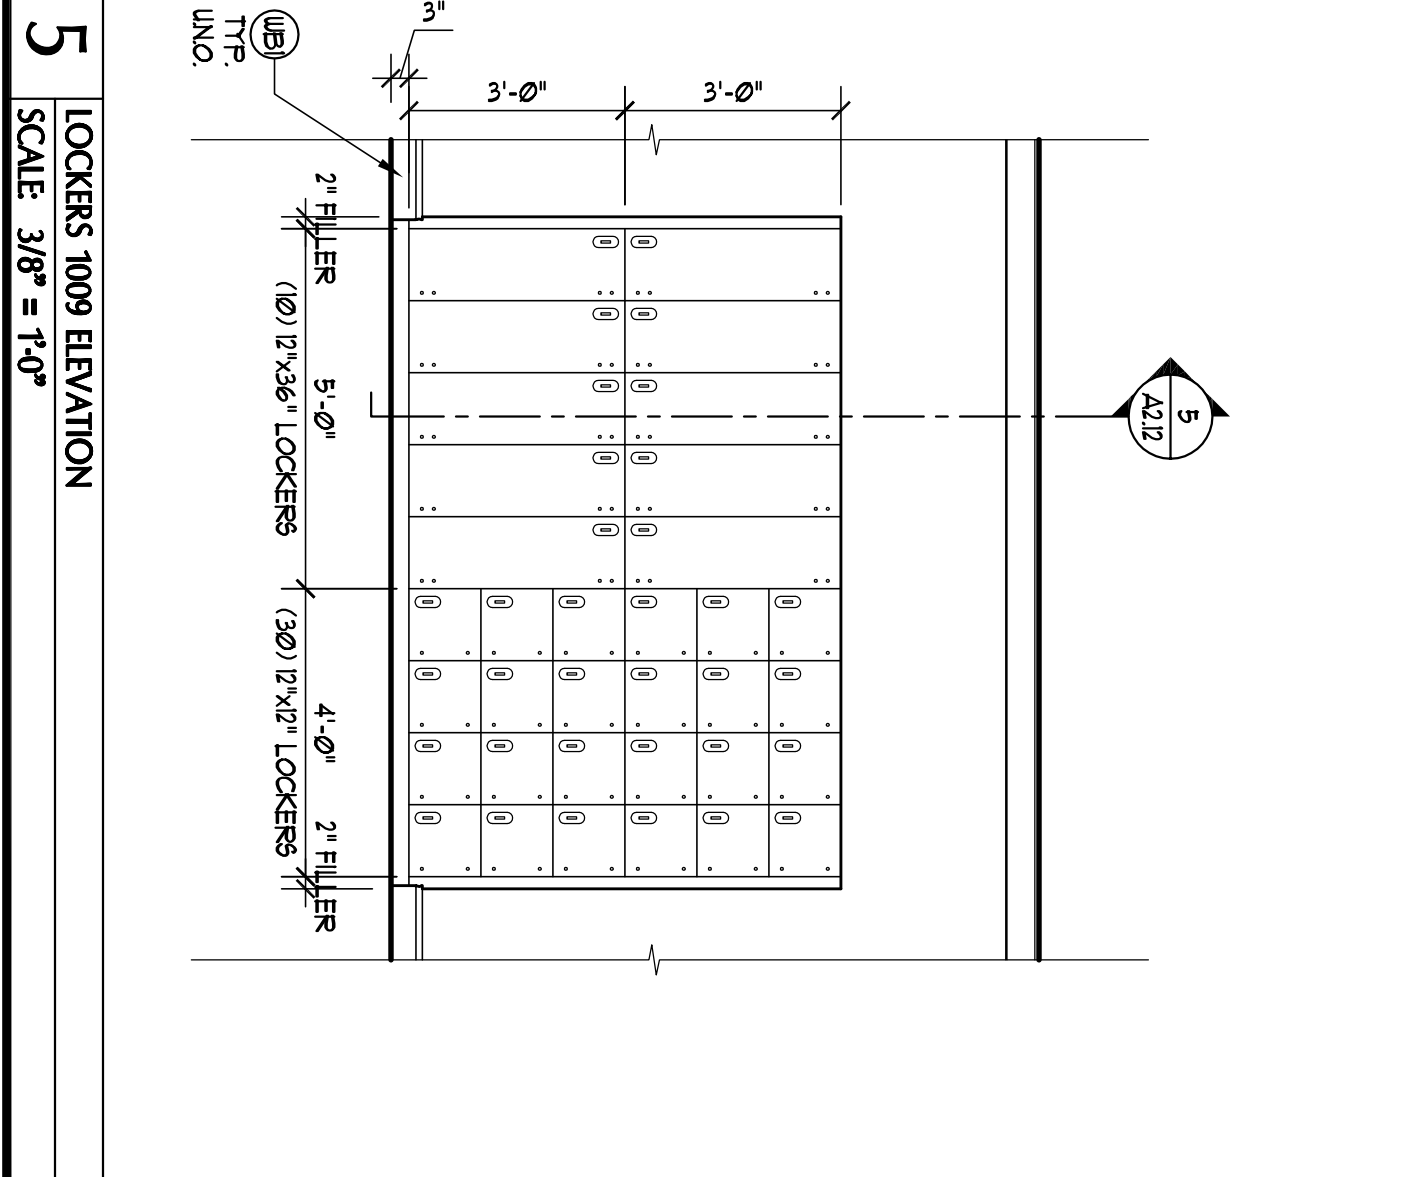

13 PRIVATE DINING ENTRANCE ELEVATION
SCALE 3/8" = 1'-0"

6 WOMEN'S 1012 ELEVATION
SCALE 3/8" = 1'-0"

7 WOMEN'S 1012 ELEVATION
SCALE 3/8" = 1'-0"

8 MEN'S 1011 ELEVATION
SCALE 3/8" = 1'-0"

9 MAILBOXES 1001 ELEVATION
SCALE 3/8" = 1'-0"

10 DINING 1019 ELEVATION
SCALE 3/8" = 1'-0"

1 LOBBY 1001 ELEVATION
SCALE 3/8" = 1'-0"

2 LOBBY 1001 ELEVATION
SCALE 3/8" = 1'-0"

3 LOBBY 1001 ELEVATION
SCALE 3/8" = 1'-0"

4 BREAK ROOM 1005 ELEVATION
SCALE 3/8" = 1'-0"

5 LOCKERS 1009 ELEVATION
SCALE 3/8" = 1'-0"