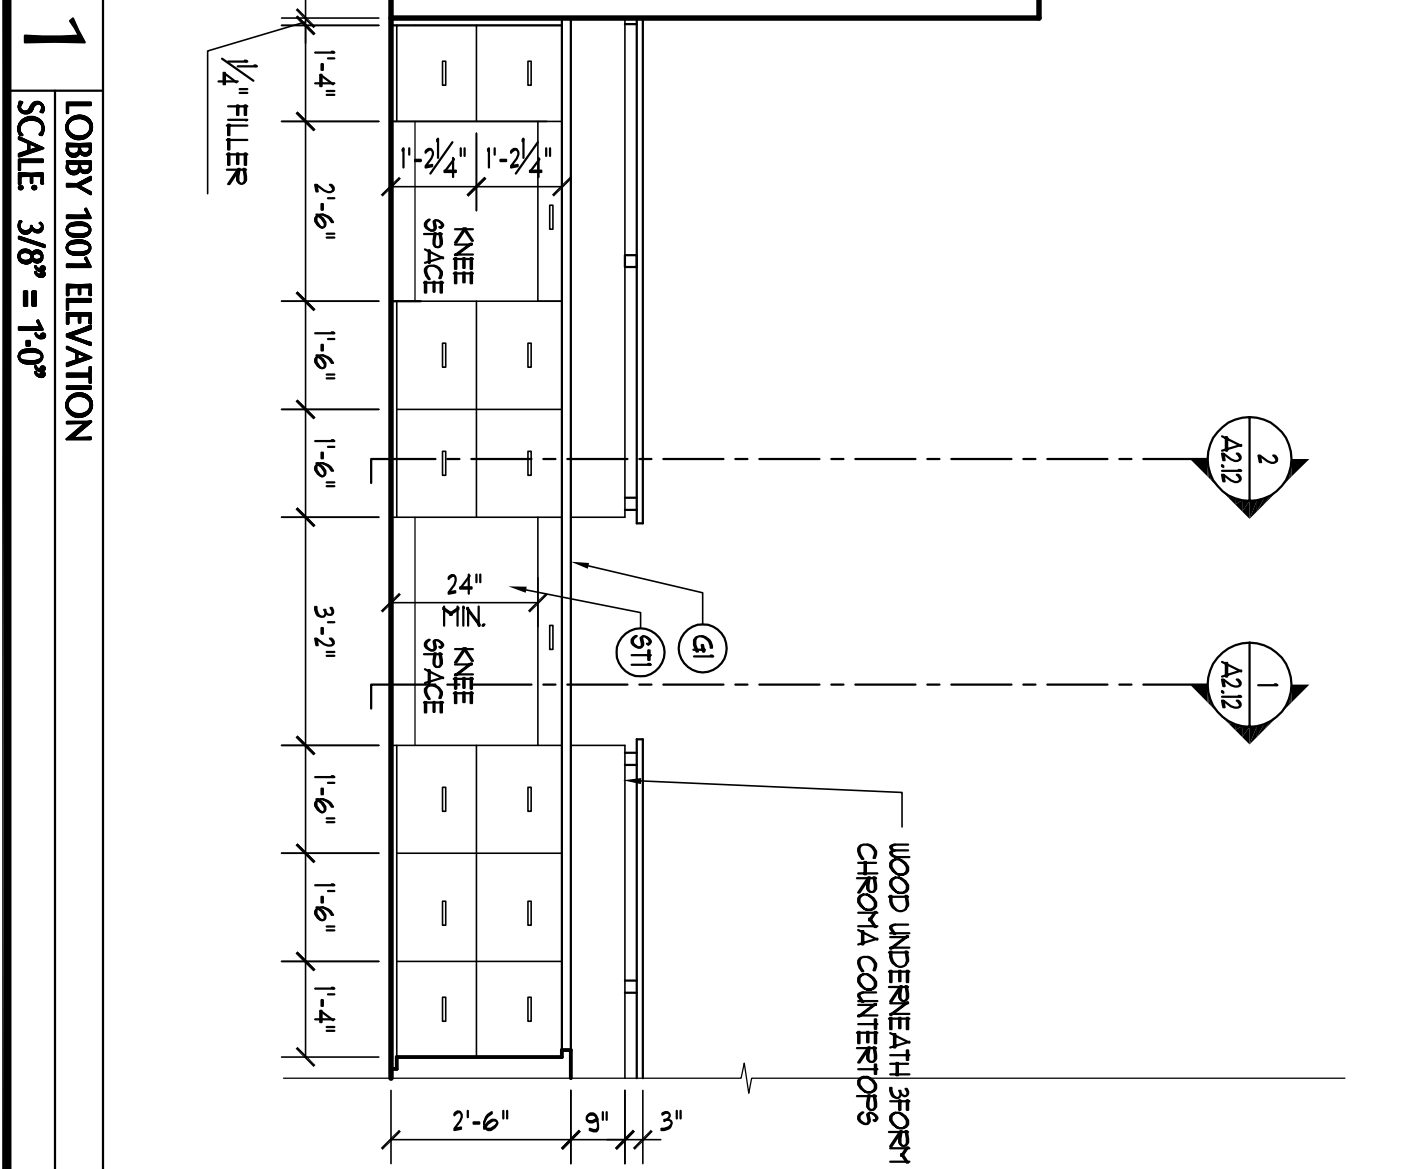

13 PRIVATE DINING ENTRANCE ELEVATION
SCALE 3/8" = 1'-0"

6 WOMEN'S 1012 ELEVATION
SCALE 3/8" = 1'-0"

7 WOMEN'S 1012 ELEVATION
SCALE 3/8" = 1'-0"

8 MEN'S 1011 ELEVATION
SCALE 3/8" = 1'-0"

9 MAILBOXES 1001 ELEVATION
SCALE 3/8" = 1'-0"

10 DINING 1019 ELEVATION
SCALE 3/8" = 1'-0"

1 LOBBY 1001 ELEVATION
SCALE 3/8" = 1'-0"

2 LOBBY 1001 ELEVATION
SCALE 3/8" = 1'-0"

3 LOBBY 1001 ELEVATION
SCALE 3/8" = 1'-0"

4 BREAK ROOM 1005 ELEVATION
SCALE 3/8" = 1'-0"

5 LOCKERS 1009 ELEVATION
SCALE 3/8" = 1'-0"